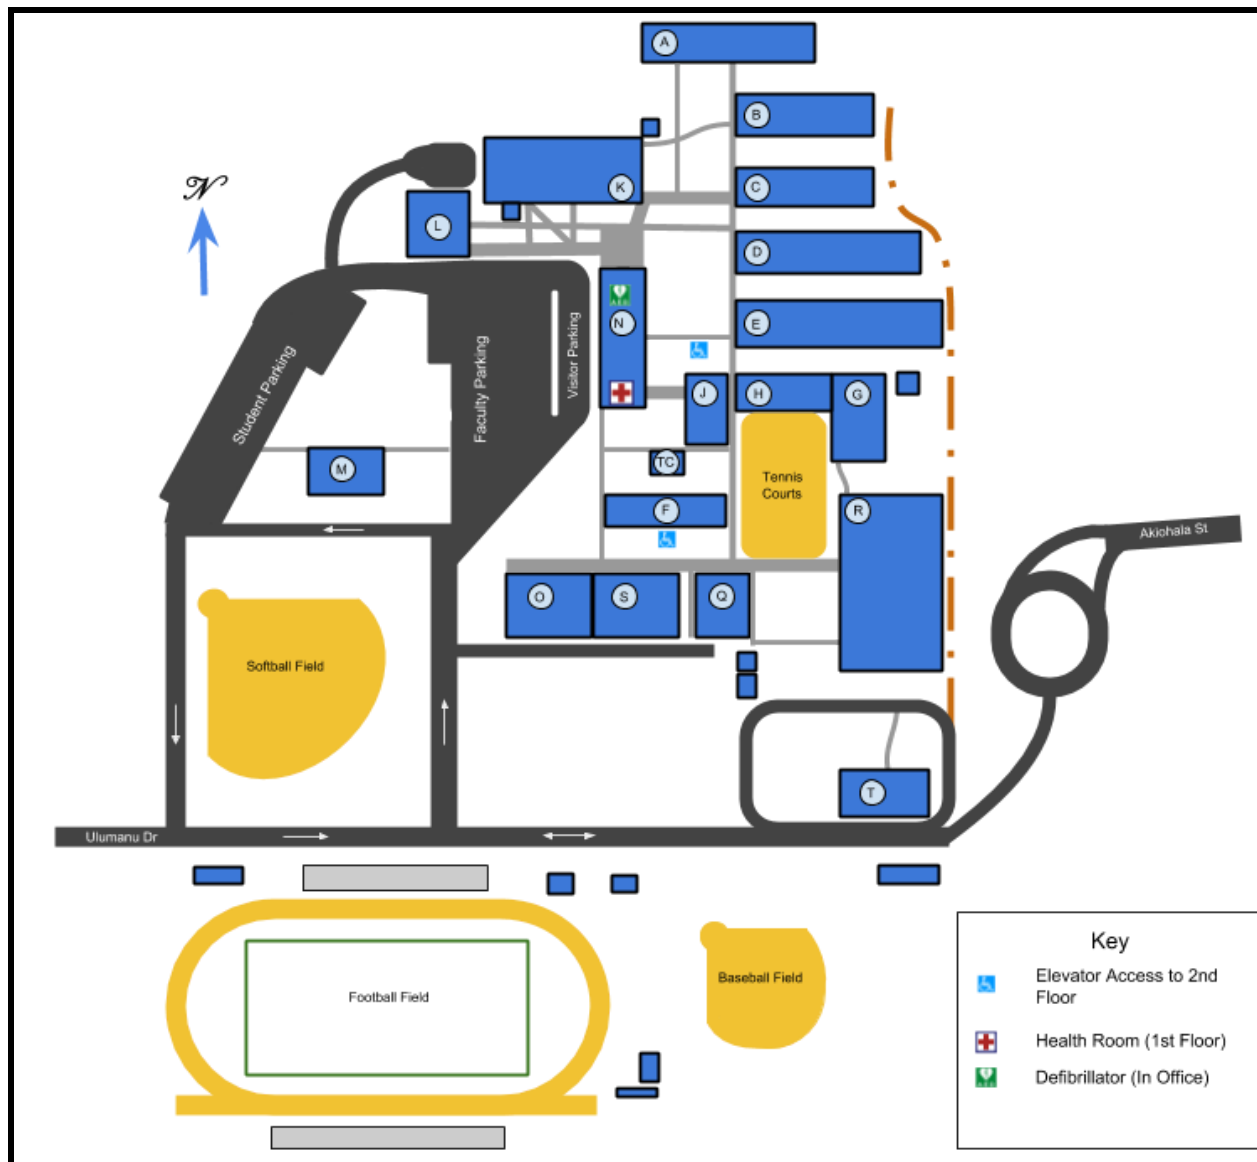

Kailua High School

(Phone) 808 266 7900 (Fax) 808 266 7915

<https://www.kailuahighschool.com>

Athletic Director - R

Gym - R

Curriculum Coach/Title 1 - (see Library)

Athletic Trainer - R

Health Room - N

Student Activities Coordinator (SAC) - F20/F21

Bookkeeper - N

JROTC - T

Technology Resource Center - E25

Boy's Locker Room - G

Library - N (2nd floor)

Teen Care - N (See Health Room)

Cafeteria - K

Natural Science Bldg - L

Weight Room - S

College and Career Center - O

Office - N

Counseling Center - F11

PCNC - F20/F21

Custodial Office - Q12

Registrar - N

Girl's Locker Room - J

Security - N

Graphic Arts - O

Special Education Department - D11

View the map online via the QR Code above or visit:

bit.ly/khs-google-map